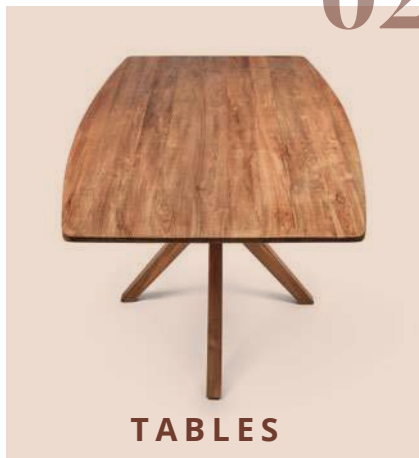

Des tables au charme authentique, résolument épurées, élégantes et intemporelles. Des bois toujours massifs, souvent recyclés. Des assemblages réalisés à la main par des ébénistes. Des tables qui passeront l'épreuve du temps.

Tables with authentic charm, resolutely refined, elegant and timeless. Always solid wood, often recycled. Assemblies made by hand by cabinetmakers. Tables that will stand the test of time.

01

02

03

04

05