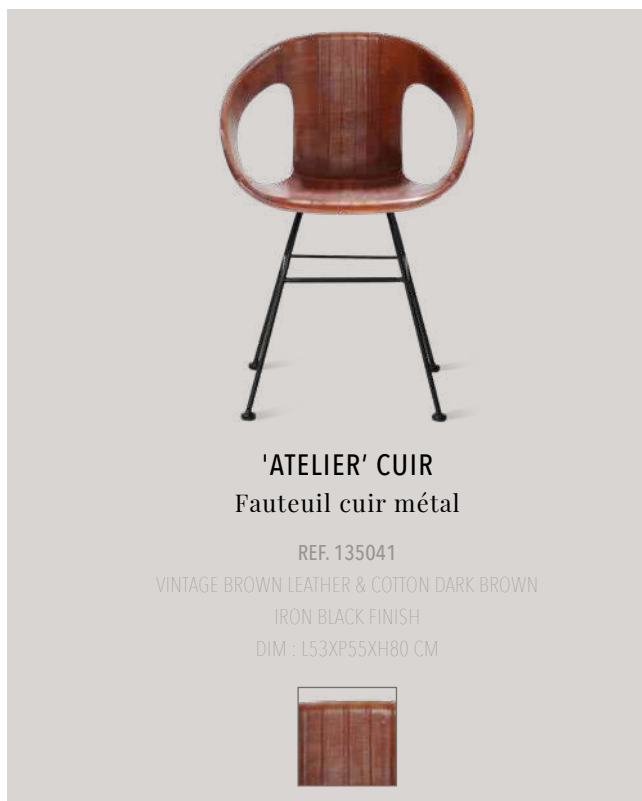

'ATELIER' CUIR
Fauteuil cuir métal

REF. 135041
VINTAGE BROWN LEATHER & COTTON DARK BROWN
IRON BLACK FINISH
DIM : L53xP55xH80 CM