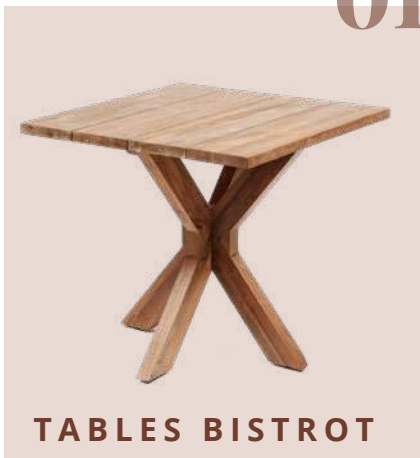

Des tables au charme authentique, résolument épurées, élégantes et intemporelles. Des bois toujours massifs, souvent recyclés. Des assemblages réalisés à la main par des ébénistes. Des tables qui passeront l'épreuve du temps.

Tables with authentic charm, resolutely refined, elegant and timeless. Always solid wood, often recycled. Assemblies made by hand by cabinetmakers. Tables that will stand the test of time.

01