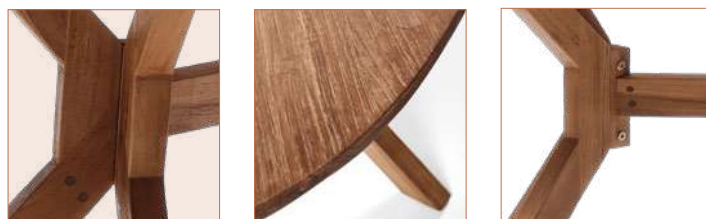

Banc
Levantes
indoor

REF. 128104/190 - DIM : 190X42X45 CM

REF. 128104/220 - DIM : 220X42X45 CM

REF. 128104/300 - DIM : 300X42X45 CM

RAW SOLID RECYCLED TEAK

Table ovale
Bjorn

REF. 118110/220
DIM : 220X110X76 CM
FINE BRUSHED SOLID
RECYCLED TEAK
NATURAL VARNISH